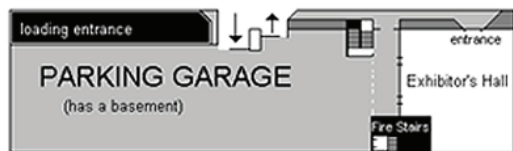

## GROUND FLOOR

Main Events	1a / 1b	Multnomah/Holiday	Chibi Room	8	EMC-Lincoln
Karaoke	2d	Morrison	Rounds	1c / 1d / 1e	Broadway/Weidler/ Halsey
Viewing 1	2c	Ross Island	Creation Station		
Viewing 2	2b	Sellwood	Project	6	EMC-Roosevelt
Viewing 3	2a	Hawthorne	Panel	7	EMC-Madison
Console/LAN	11	Pacific NW Ballroom	Manga Library	5	EMC-Hamilton
Tabletop/RPG	3	EMC-Washington	Art Show	9	EMC-Grant
Panel 2	4a / 4b	EMC-Adams/Jefferson			
Panel 3	10	EMC-Jackson			