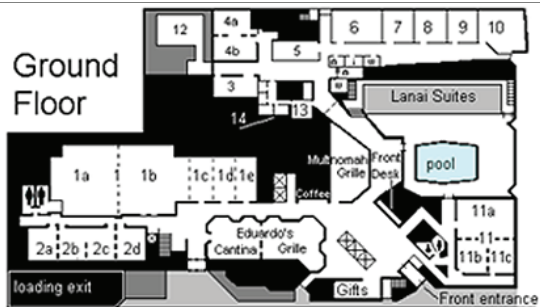

## GROUND FLOOR

Main Events	1a / 1b	Multnomah/Holiday	Chibi Room	8	EMC-Lincoln
Karaoke	2d	Morrison	Rounds	1c / 1d / 1e	Broadway/Weidler/ Halsey
Viewing 1	2c	Ross Island	Creation Station		
Viewing 2	2b	Sellwood	Project	6	EMC-Roosevelt
Viewing 3	2a	Hawthorne	Panel	7	EMC-Madison
Console/LAN	11	Pacific NW Ballroom	Manga Library	5	EMC-Hamilton
Tabletop/RPG	3	EMC-Washington	Art Show	9	EMC-Grant
Panel 2	4a / 4b	EMC-Adams/Jefferson			
Panel 3	10	EMC-Jackson			